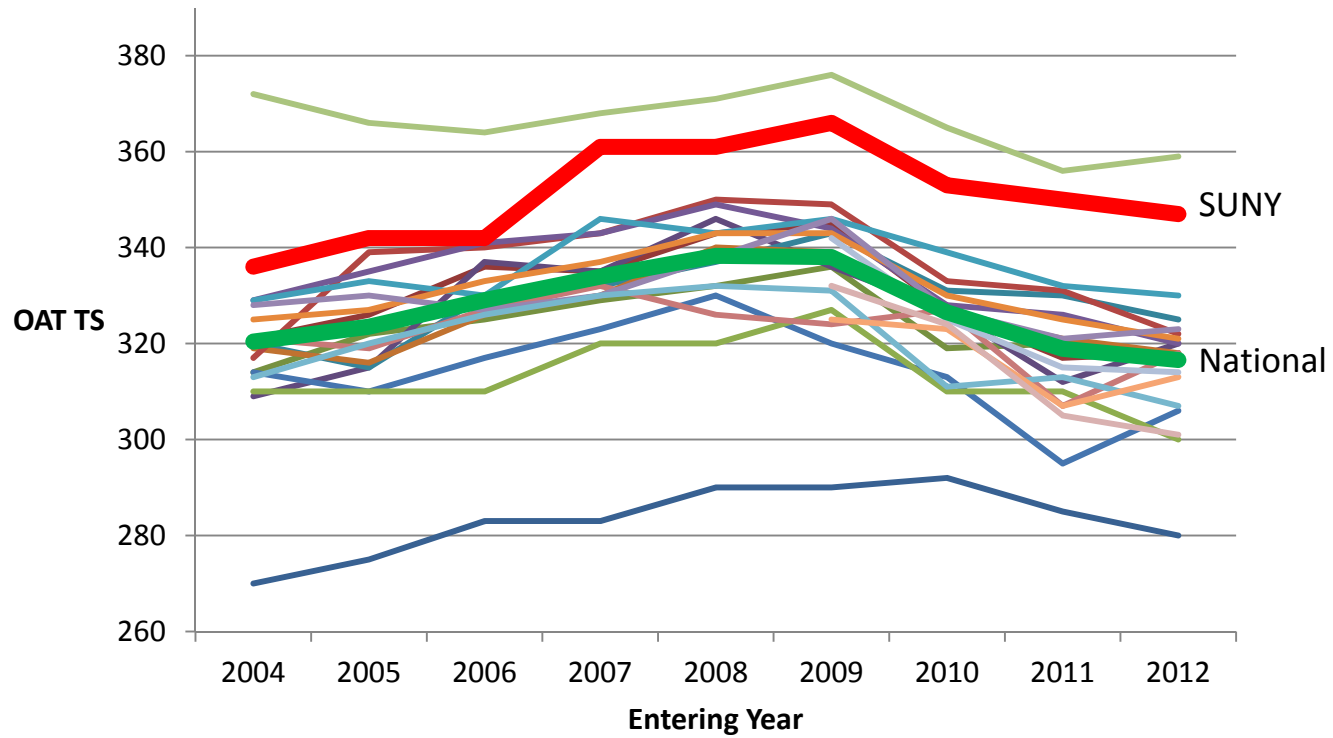

**Entering OAT Total Science Scores by School Per Year\***

	2004	2005	2006	2007	2008	2009	2010	2011	2012
<b>SUNY</b>	336	342	342	361	361	366	353	350	347
<b>National Average</b>	320	324	329	334	338	338	327	319	317

\*Each thin colored line represents a school or college of optometry.