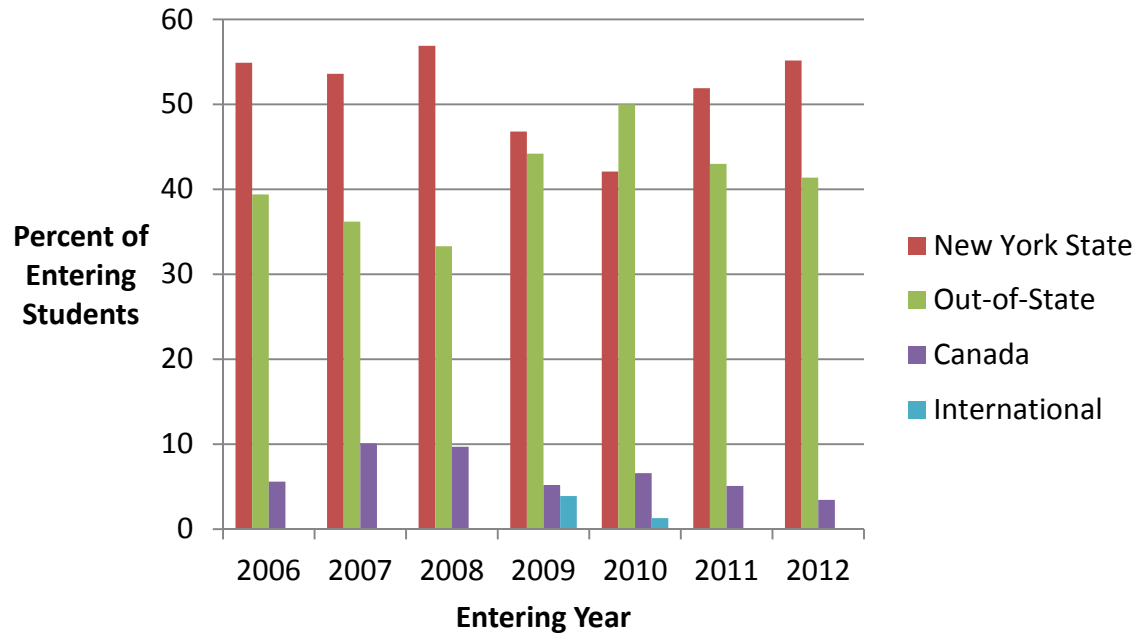

Geographical Distribution of Entering Students

	New York State	Out-of-State	Canada	International
2006	54.9	39.4	5.6	0
2007	53.6	36.2	10.1	0
2008	56.9	33.3	9.7	0
2009	46.8	44.2	5.2	3.9
2010	42.1	50	6.6	1.3
2011	51.9	43	5.1	0
2012	55.17	41.38	3.45	0