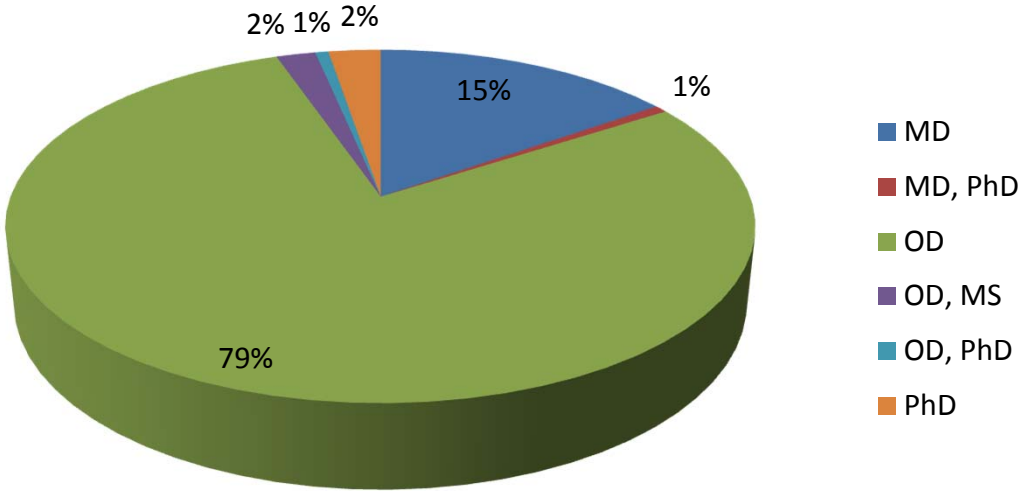

### Degrees Held by Adjunct Faculty Members\*

Degree(s)	Number	Percentage
MD	23	15.2
MD, PhD	1	0.7
OD	119	78.8
OD, MS	3	2.0
OD, PhD	1	0.7
PhD	4	2.6
Total	151	100

\*Includes both paid and unpaid appointments. 09/25/12.