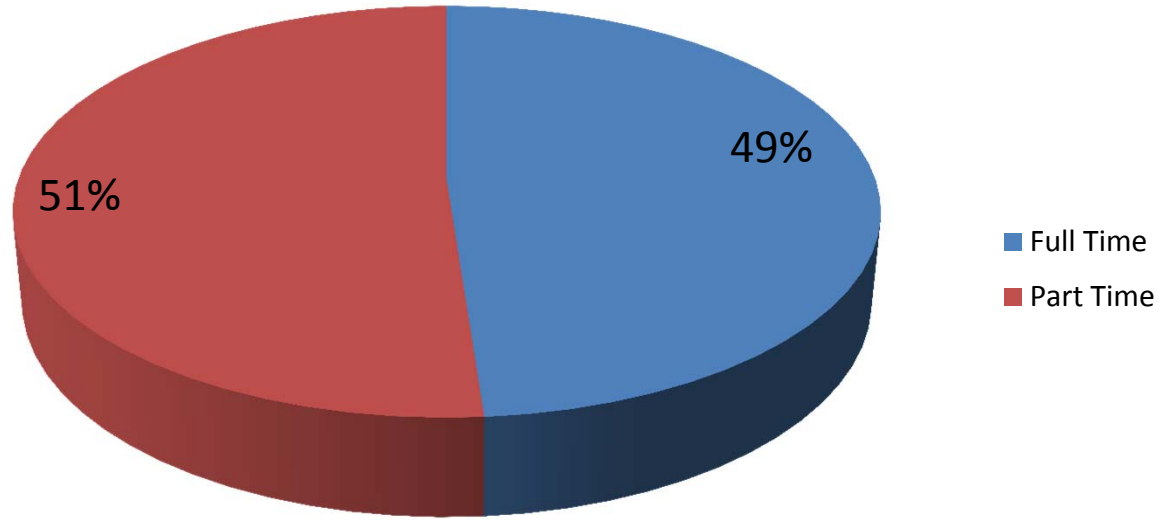

### Faculty Member Employment Status\*

	Number of Faculty Members	Percentage of Faculty Members
Full Time	62	51
Part Time	65	49

\*Includes librarians and excludes adjuncts. As of October 10, 2012.