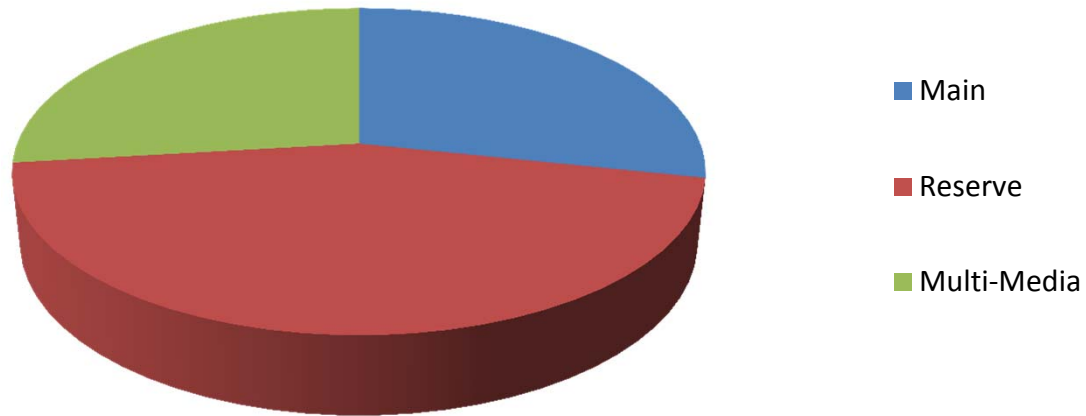

## Kohn Vision Science Library Circulation Statistics 2011-12

Collection	Uses
Main	1,242
Reserve	1,964
Multi-Media	1,178