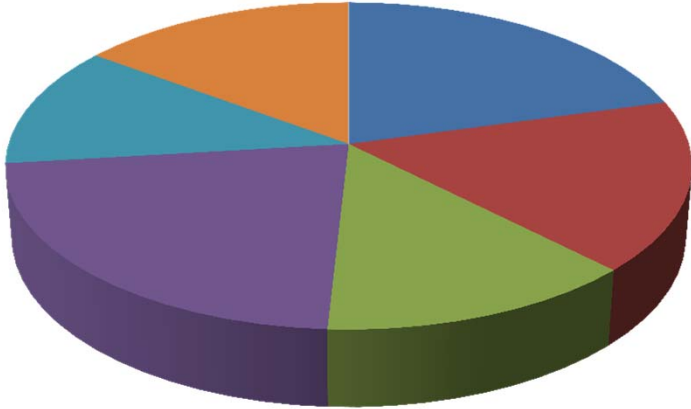

Kohn Vision Science Library Patron Assistance 2011-2012

- In-person reference
- Virtual reference
- Directional & Consultation
- Technical Assistance
- Manual Searches
- Mediated Seraches

Service	Times Provided
In-person reference	263
Virtual reference	215
Directional & Consultation	169
Technical Assistance	283
Manual Searches	153
Mediated Searches	189