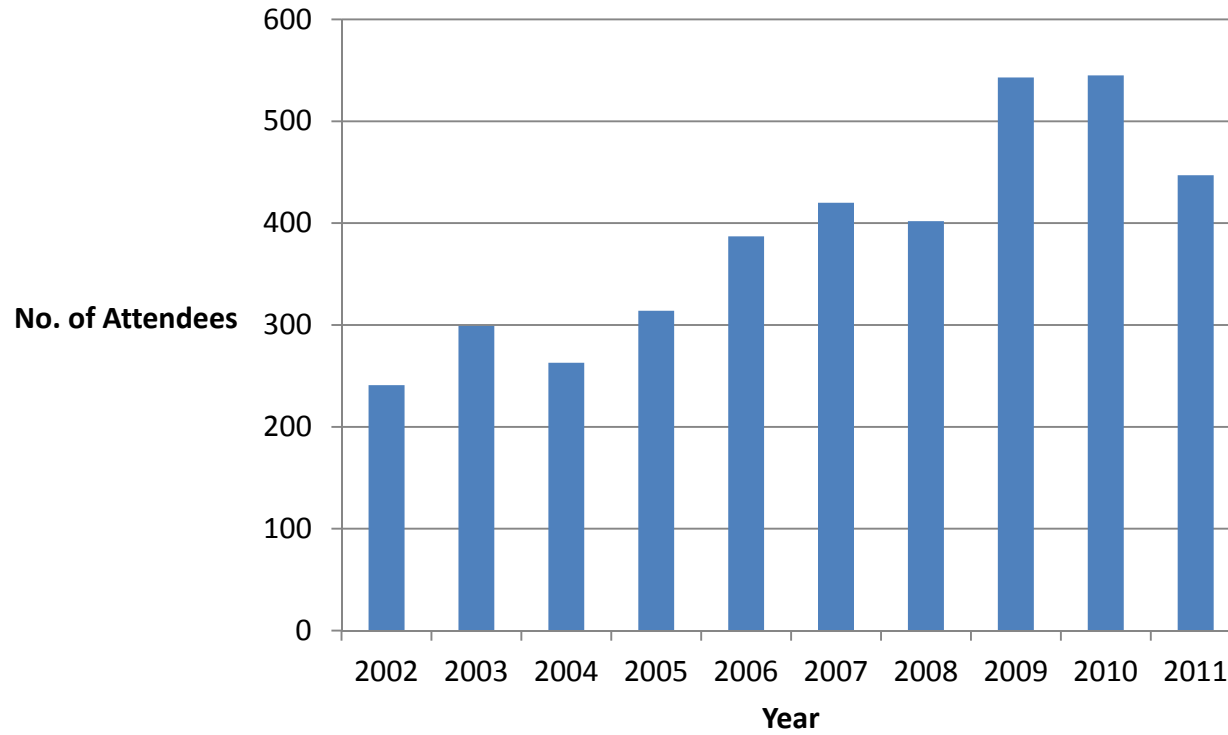

Envision New York: Attendance at Continuing Education Courses

Year	2002	2003	2004	2005	2006	2007	2008	2009	2010	2011
Attendance	241	299	263	314	387	420	402	543	545	447