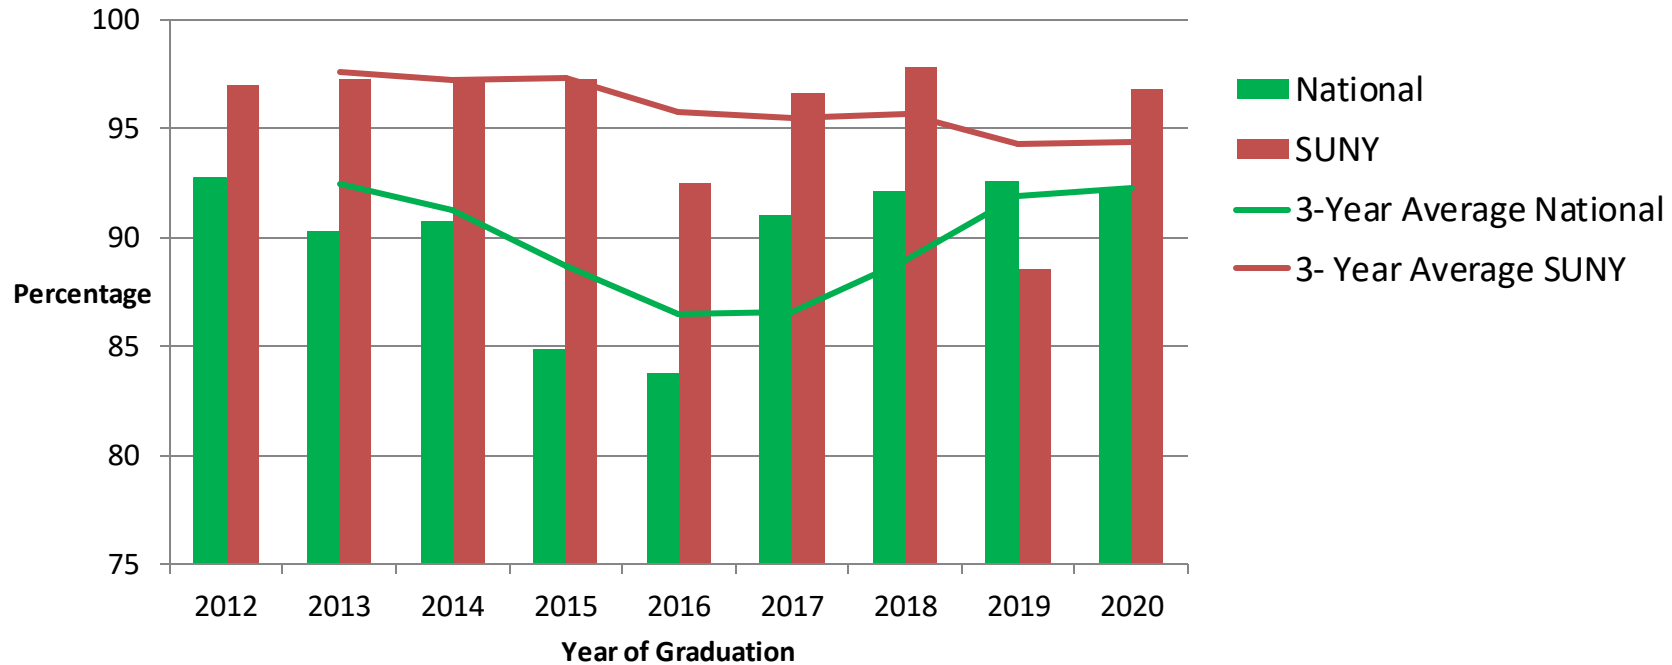

Percentage of Candidates who Passed all NBEQ Parts at Graduation*

Year of Graduation	Percentage Passing All Parts at Graduation*	
	National	SUNY
2012	92.7	97.0
2013	90.3	97.3
2014	90.8	97.4
2015	84.9	97.3
2016	83.4	92.5
2017	91.1	96.6
2018	92.1	97.8
2019	92.6	88.5
2020	92.1%	96.8

*Includes candidates who graduated by September 30 of designated year.