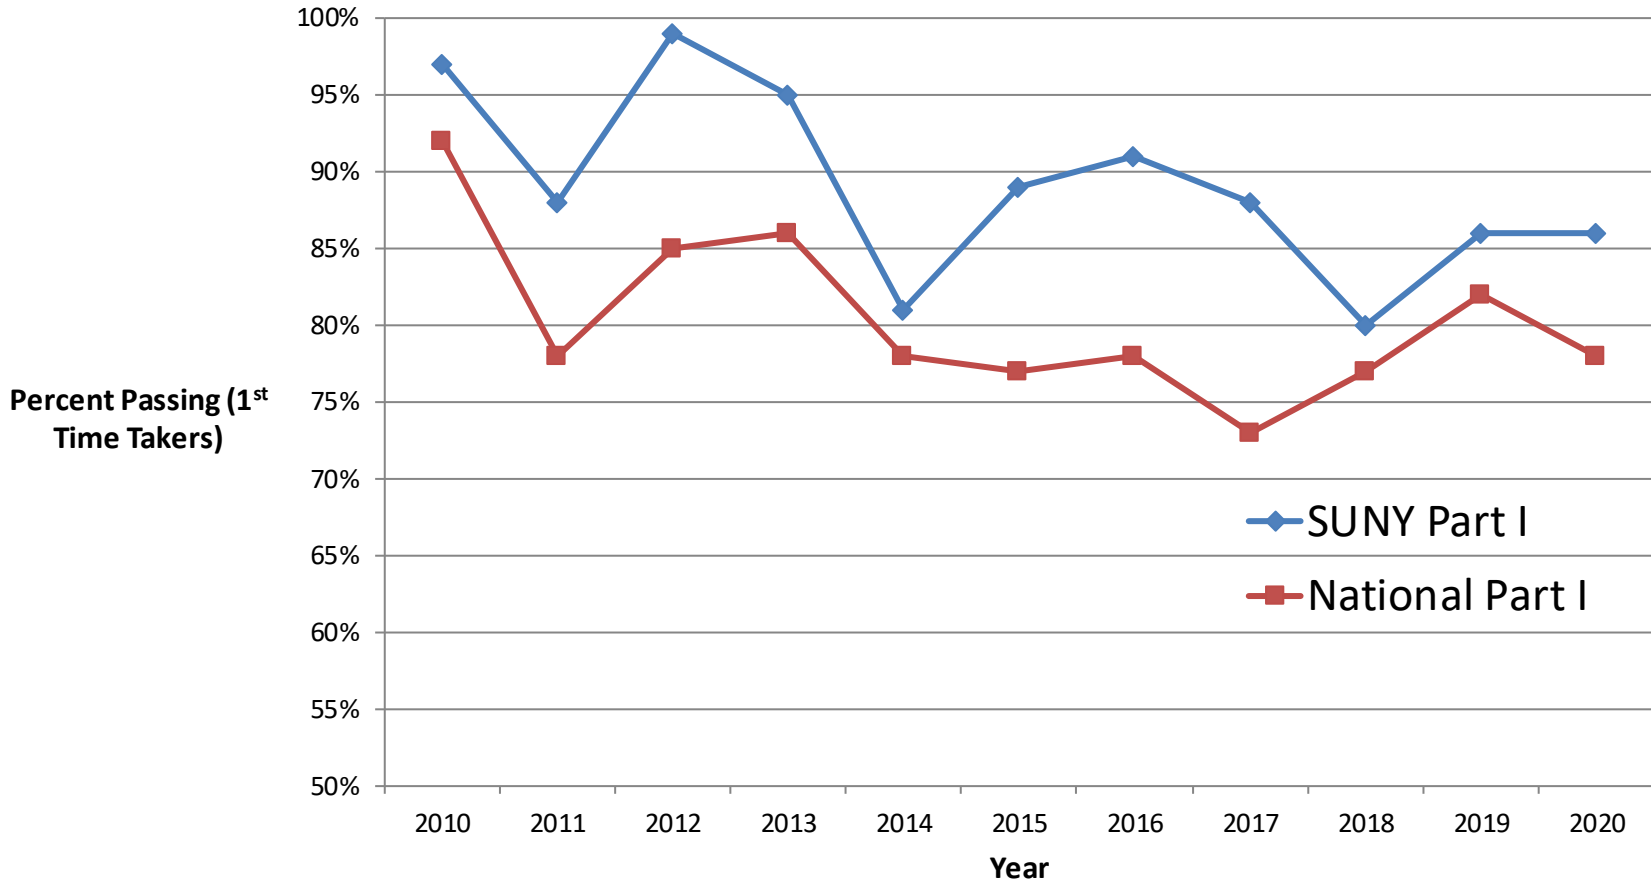

NBEO Part I (Applied Basic Science)

	2010	2011	2012	2013	2014	2015	2016	2017	2018	2019	2020
SUNY Part I	97%	88%	99%	95%	81%	89%	91%	88%	80%	86%	86%
National Part I	92%	78%	85%	86%	78%	77%	78%	73%	77%	82%	78%