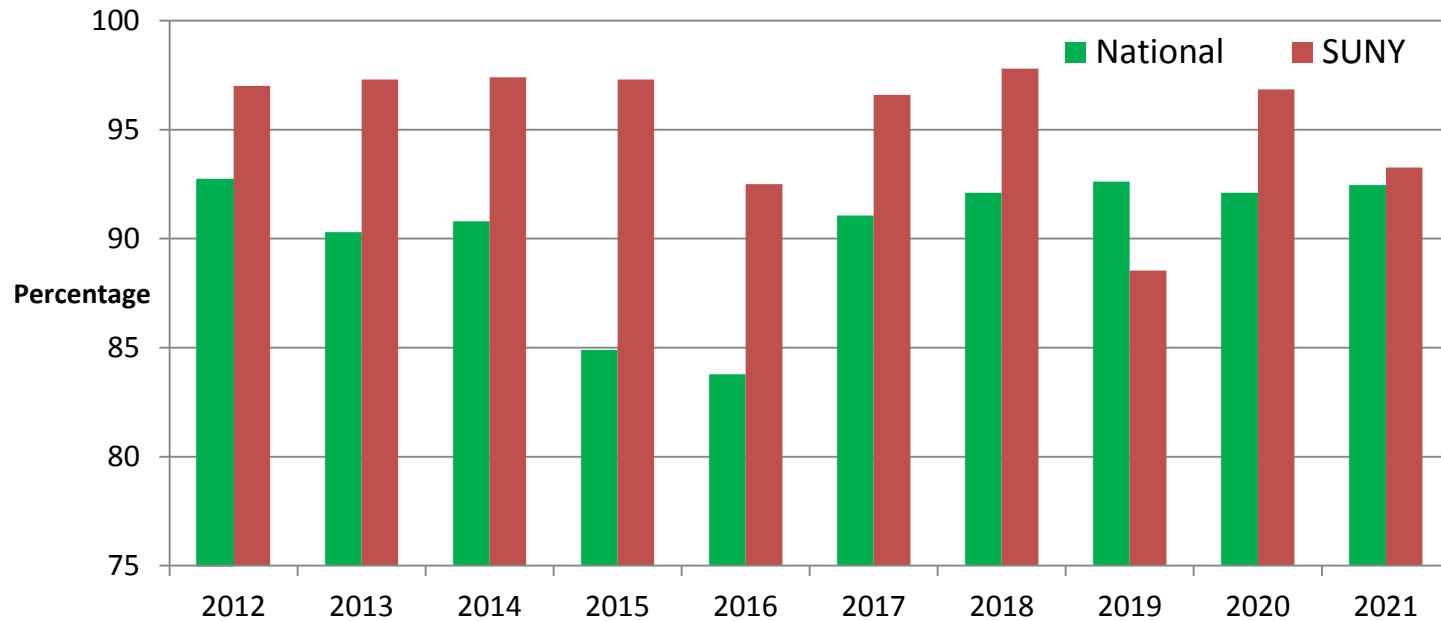

Percentage of Candidates who Passed all NBE0 Parts at Graduation*

Year of Graduation	Percentage Passing All Parts at Graduation*	
	National	SUNY
2012	92.7	97.0
2013	90.3	97.3
2014	90.8	97.4
2015	84.9	97.3
2016	83.4	92.5
2017	91.1	96.6
2018	92.1	97.8
2019	92.6	88.5
2020	92.1	96.8
2021	92.46	93.26

*Includes candidates who graduated by September 30 of designated year.