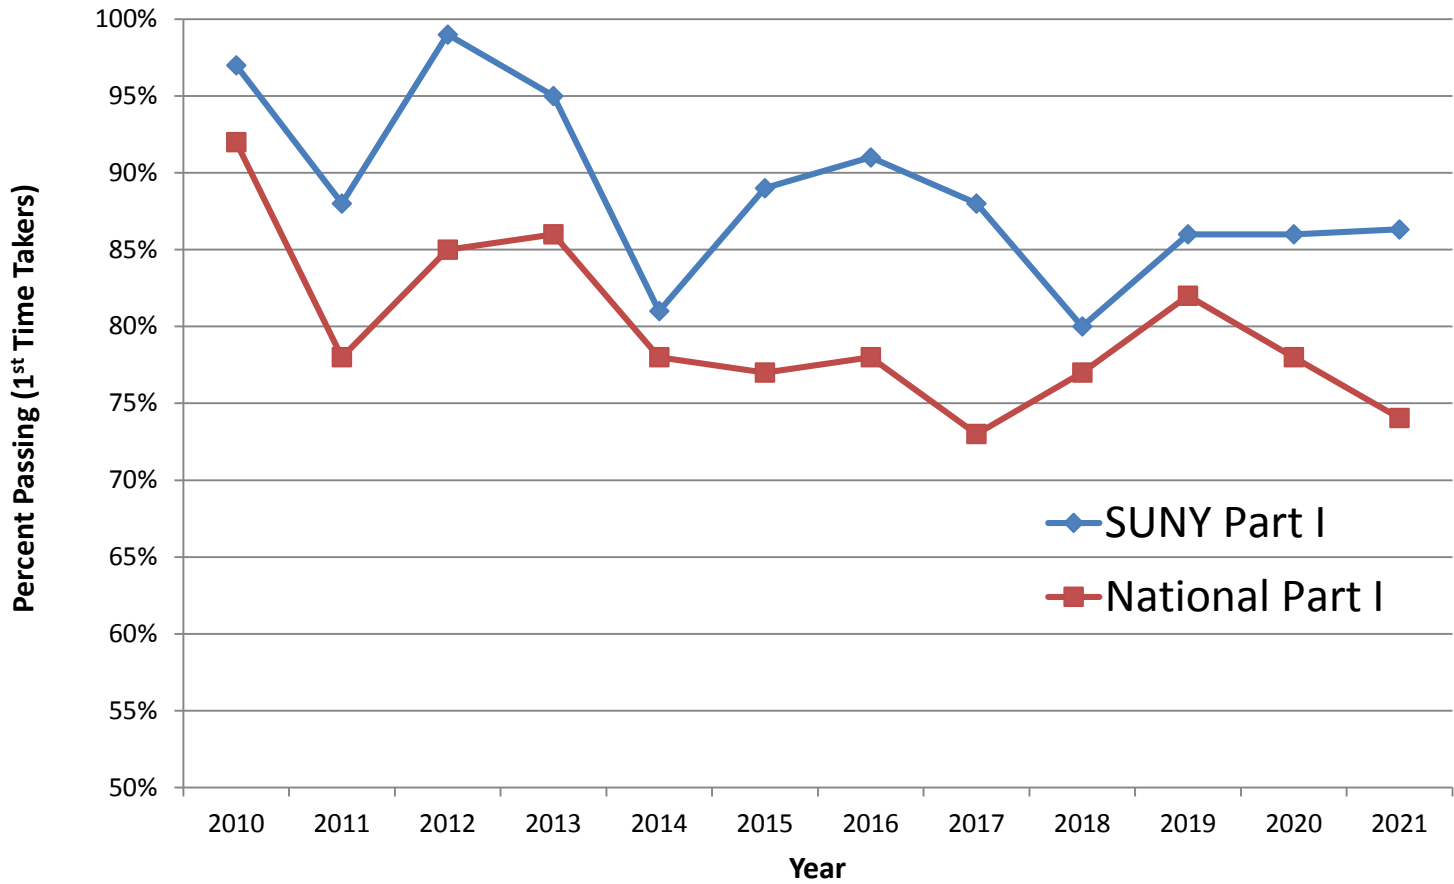

NBEO Part I (Applied Basic Science)

	2010	2011	2012	2013	2014	2015	2016	2017	2018	2019	2020	2021
SUNY Part I	97%	88%	99%	95%	81%	89%	91%	88%	80%	86%	86%	86%
National Part I	92%	78%	85%	86%	78%	77%	78%	73%	77%	82%	78%	74%