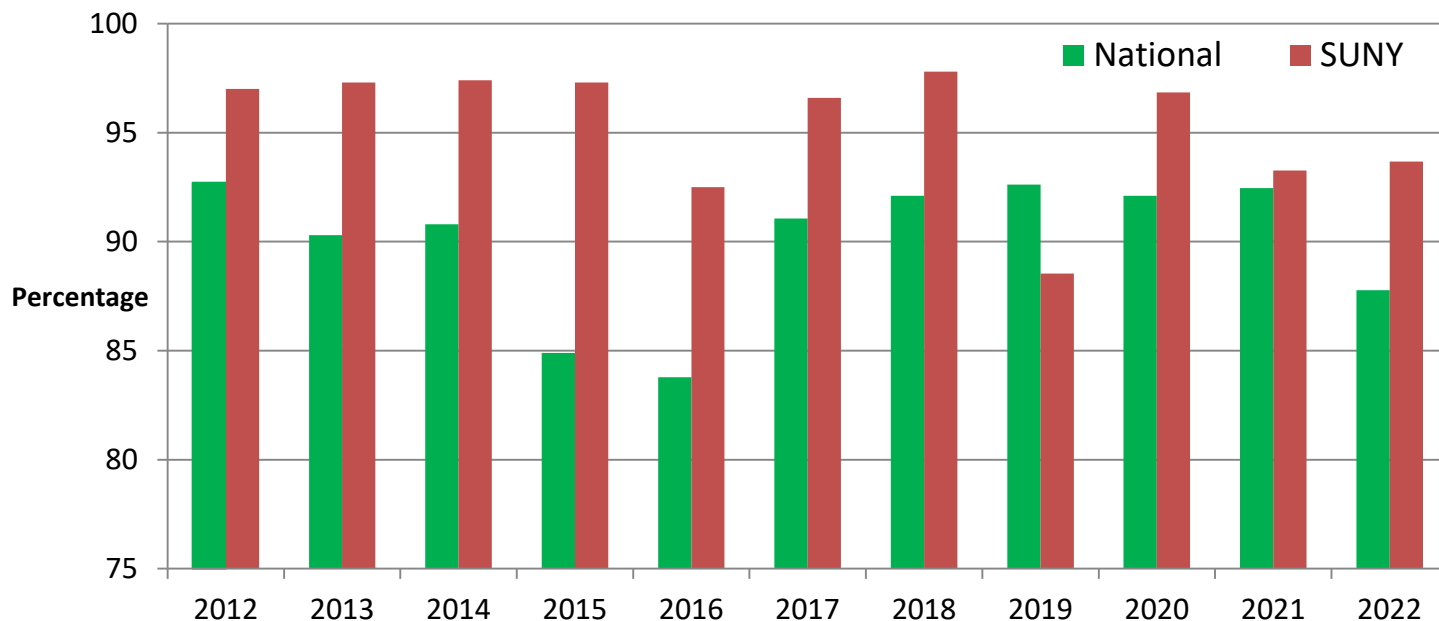

Percentage of Candidates who Passed all NBE0 Parts at Graduation*

Year of Graduation	Percentage Passing All Parts at Graduation*	
	National	SUNY
2012	92.7	97.0
2013	90.3	97.3
2014	90.8	97.4
2015	84.9	97.3
2016	83.4	92.5
2017	91.1	96.6
2018	92.1	97.8
2019	92.6	88.5
2020	92.1	96.8
2021	92.46	93.26
2022	87.77	93.68

*Includes candidates who graduated by September 30 of designated year.